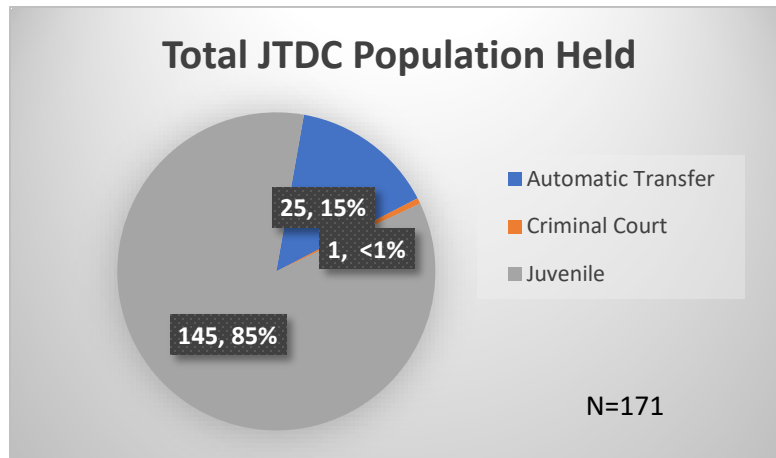

Daily Data Dashboard – February 5, 2024 Demographics for JTDC Population Monday Morning Midnight Count

Total # of probation Involved youth¹: 1,358

¹ Probation Active: Any youth who is pending sentencing with an active social history, has been formally placed on probation or supervision with Cook County Juvenile Probation on the date of the report.

*Age, Gender and Race for Criminal Court population (N=1) is not represented in this report.

Daily Data Dashboard – February 5, 2024
Demographics for JTDC Population
Monday Morning Midnight Count