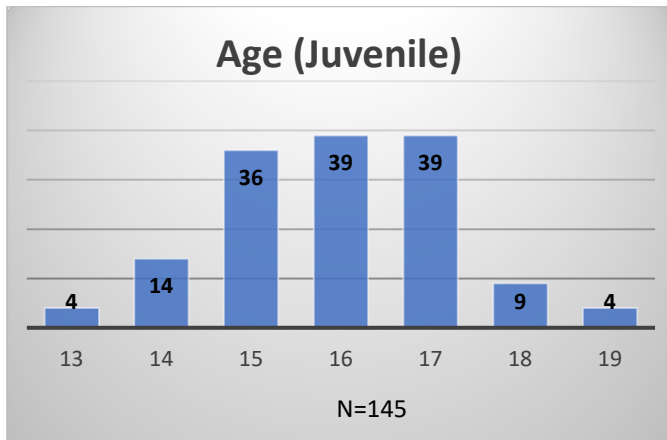

Daily Data Dashboard – February 5, 2024 Demographics for JTDC Population Monday Morning Midnight Count

Total # of probation Involved youth¹: 1,358

¹ Probation Active: Any youth who is pending sentencing with an active social history, has been formally placed on probation or supervision with Cook County Juvenile Probation on the date of the report.

*Age, Gender and Race for Criminal Court population (N=1) is not represented in this report.

Daily Data Dashboard – February 5, 2024
Demographics for JTDC Population
Monday Morning Midnight Count