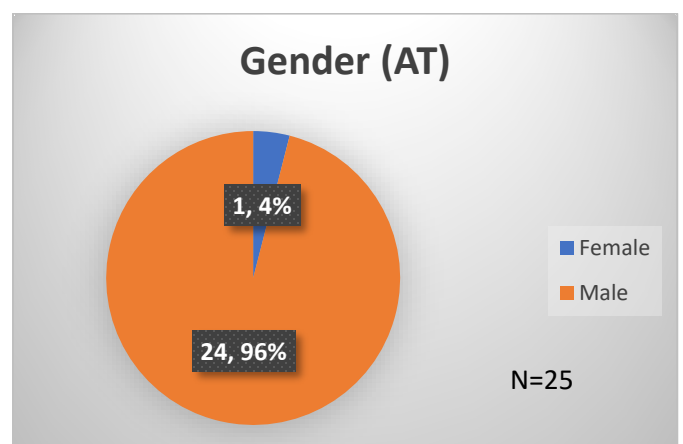

Daily Data Dashboard – February 5, 2024 Demographics for JTDC Population Monday Morning Midnight Count

Total # of probation Involved youth¹: 1,358

¹ Probation Active: Any youth who is pending sentencing with an active social history, has been formally placed on probation or supervision with Cook County Juvenile Probation on the date of the report.

*Age, Gender and Race for Criminal Court population (N=1) is not represented in this report.

Daily Data Dashboard – February 5, 2024
Demographics for JTDC Population
Monday Morning Midnight Count