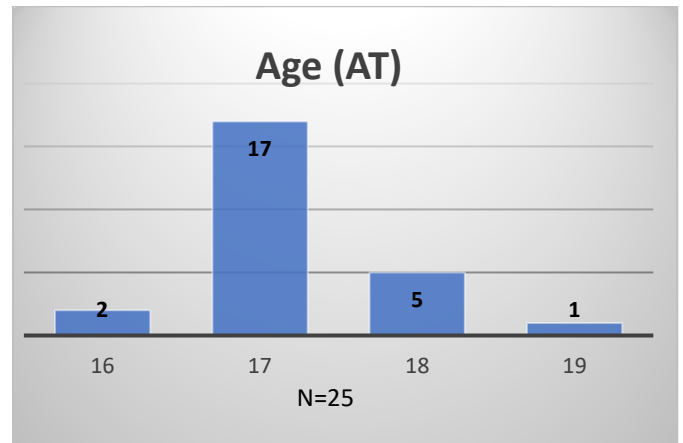

Daily Data Dashboard – February 5, 2024 Demographics for JTDC Population Monday Morning Midnight Count

Total # of probation Involved youth¹: 1,358

¹ Probation Active: Any youth who is pending sentencing with an active social history, has been formally placed on probation or supervision with Cook County Juvenile Probation on the date of the report.

*Age, Gender and Race for Criminal Court population (N=1) is not represented in this report.

Daily Data Dashboard – February 5, 2024
Demographics for JTDC Population
Monday Morning Midnight Count