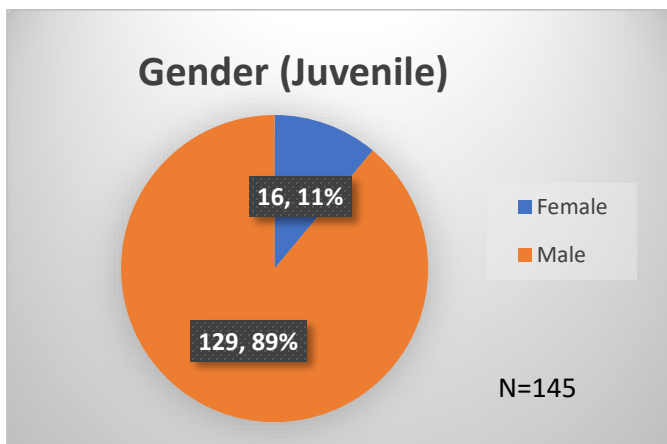

Daily Data Dashboard – February 5, 2024 Demographics for JTDC Population Monday Morning Midnight Count

Total # of probation Involved youth¹: 1,358

¹ Probation Active: Any youth who is pending sentencing with an active social history, has been formally placed on probation or supervision with Cook County Juvenile Probation on the date of the report.

*Age, Gender and Race for Criminal Court population (N=1) is not represented in this report.

Daily Data Dashboard – February 5, 2024
Demographics for JTDC Population
Monday Morning Midnight Count